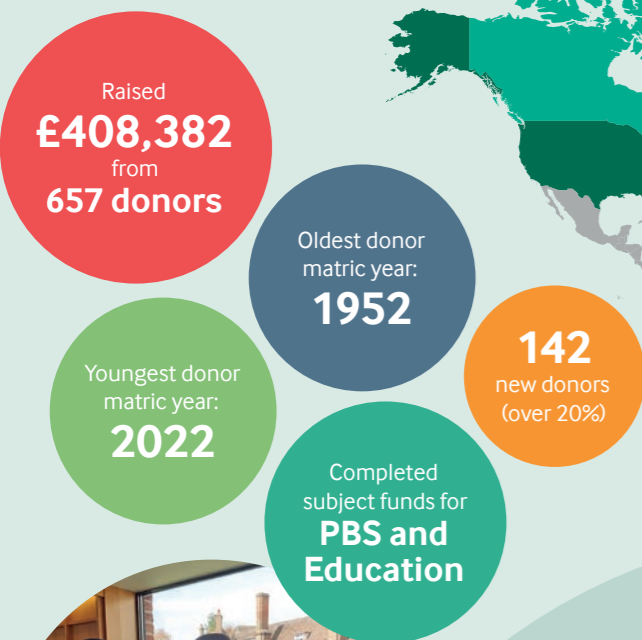

Global Participation