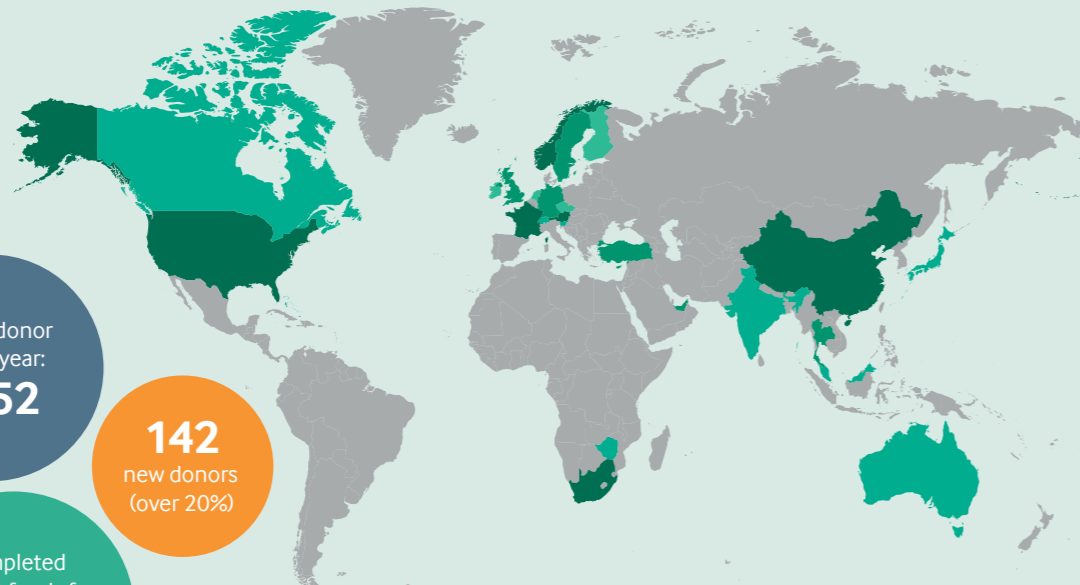

Global Participation